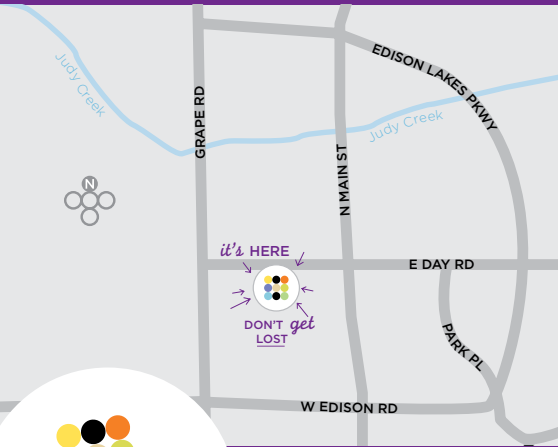

WELCOME
TO A
different
PLACE[®]

WHAT MAKES HYATT PLACE®

A *different* PLACE

YOUR GUIDE TO *all things* HYATT PLACE

HYATT PLACE SOUTH BEND/MISHAWAKA

HOTEL FEATURES

- Gallery Hosts available 24/7
- Free Wi-Fi and remote printing everywhere
- Express checkout at noon
- Free public computers with high-speed Internet access in the Gallery
- 24-hour StayFit Gym featuring cardio equipment with LCD touchscreens
- Smoke-free hotel
- Free parking
- Indoor pool
- Odds & Ends offers a menu of must-have items for guests to buy, borrow or enjoy for free

EARN FREE NIGHTS

- Join World of Hyatt — the loyalty program that revolves around you. Enjoy free nights, member discounts, exclusive offers and more. Visit worldofhyatt.com

EXPLORE

- University of Notre Dame
- Bethel College
- Morris Performing Arts Center
- Century Center Convention Center
- Potawatomi Zoo
- University Park Mall
- Many Local Restaurants

HYATT
PLACE®

hyattplace.com

HYATT PLACE SOUTH BEND/MISHAWAKA

215 West Day Road
Mishawaka, IN 46545, USA
P 574 258 7777
F 574 258 9999
hyattplacesouthbend.com

TRANSPORTATION

- From South Bend International Airport: 24 min by car
- From South Bend: 20 min by car
- From 80/90 Toll Road: 10 min by car